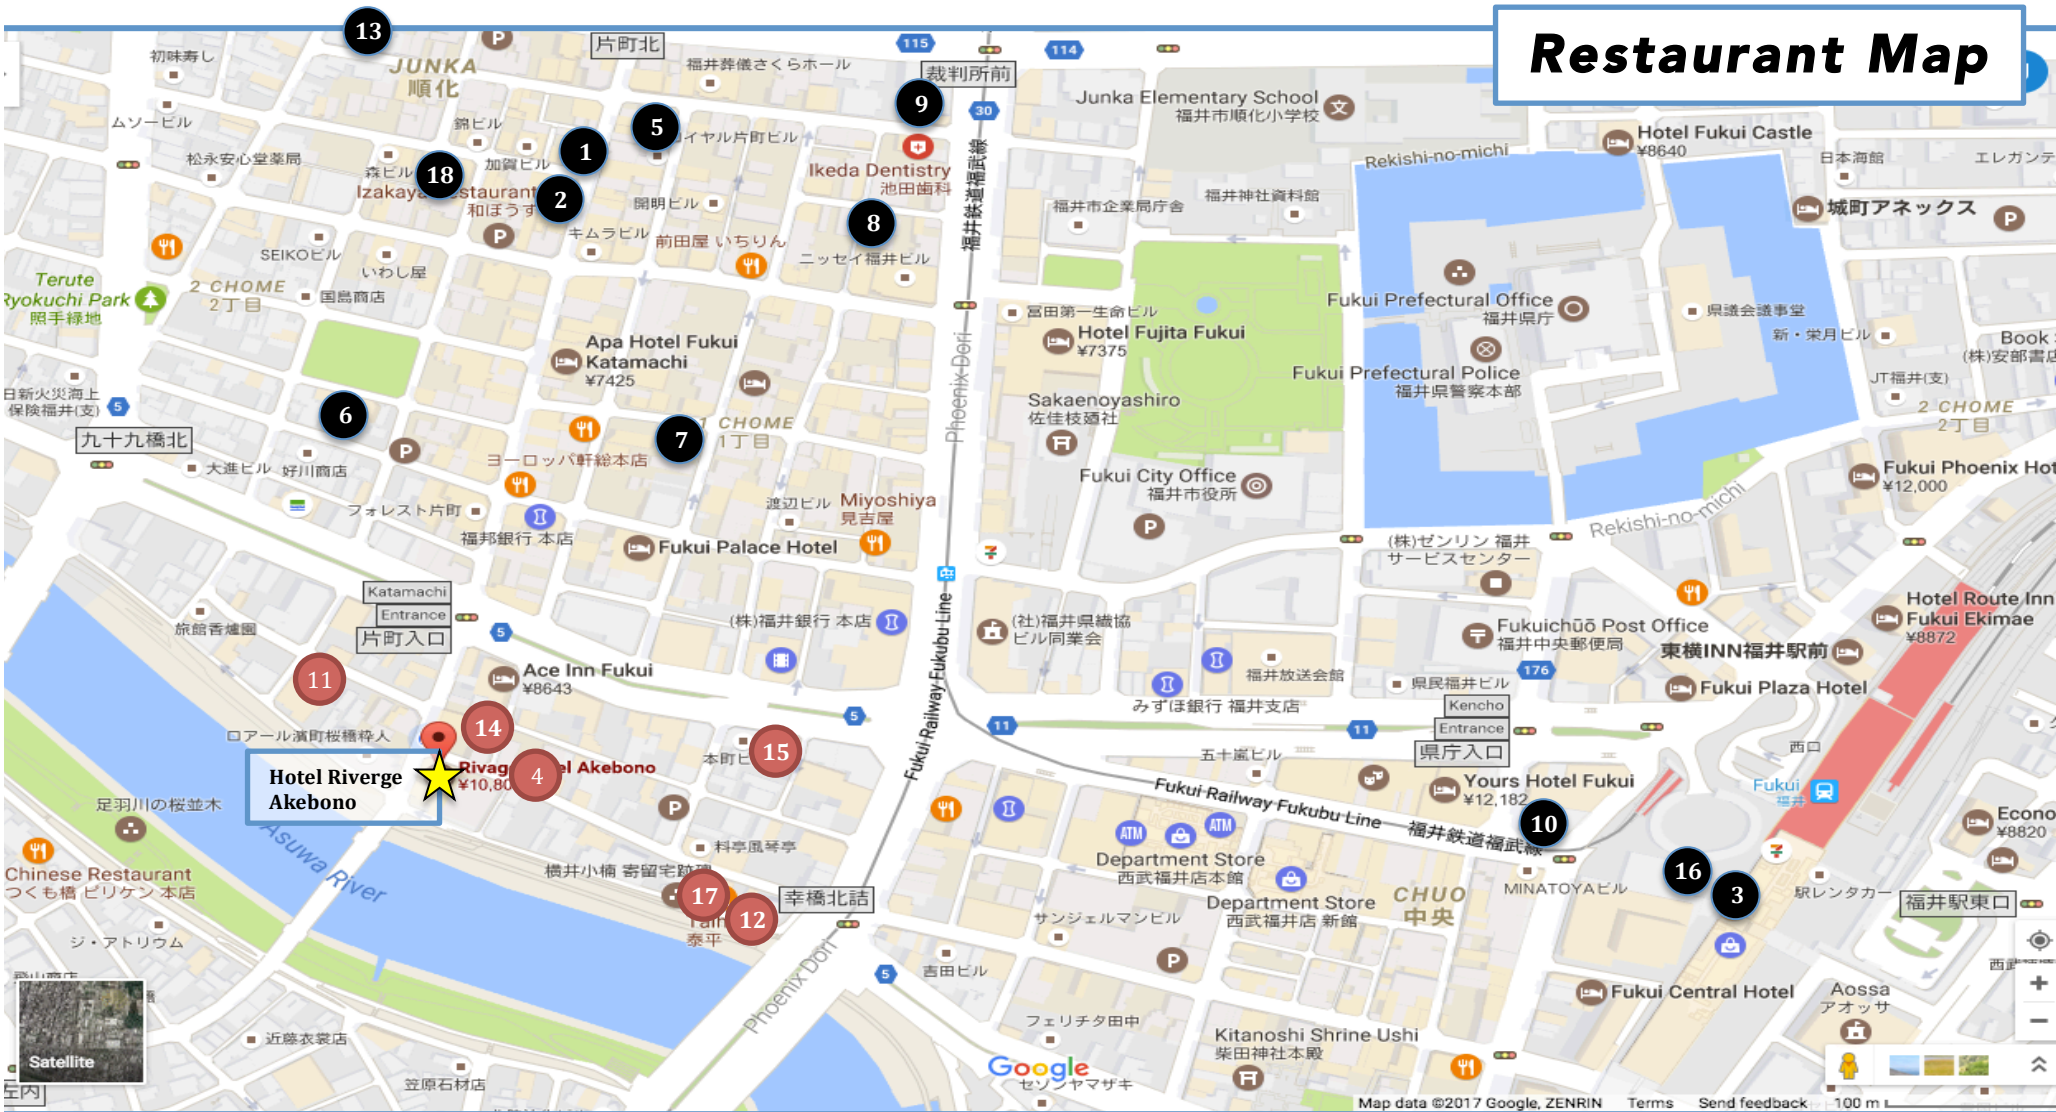

Restaurant Map

1) わらび片町店
(Warabi Katamachi Store)
Izakaya Restaurant
Hours: 17:00-24:30

2) 和ぼうず (Wabouzu)
Izakaya Restaurant
Hours: 17:00-23:30

3) 八兆屋 福井駅店
(Haechouya Fukui Station Store)
Japanese Restaurant

4) 一燈 (Ittoy)
Japanese Restaurant
Hours: 11:30-14:00 & 17:30-22:30 (closed Sunday)

5) 忍者 (Ninja)
Izakaya Restaurant
Hours: 17:30-24:00

6) 天春 (Tenharu)
Tempura Restaurant
Hours: 11:30-14:00 & 17:00-21:00

14) 紋や Mon'ya
Japanese Restaurant
Hours: 18:00-24:00 (closed Sunday)

15) 味の清八 (Ajino Seihachi)
Grilled Meat
Hours: 17:00-24:00 (closed Sunday)

16) らでん (Raden)
Japanese Restaurant
Hours: 11:00-14:30 & 17:00-22:00

17) 浜町 Pinoli
Italian Restaurant
Hours: 11:30-13:15 & 18:00-22:30 (closed Sunday)

18) まるさん屋 福井片町
(Marusanya Fukui Katamachi)
Izakaya Restaurant
Hours: 11:00-24:00